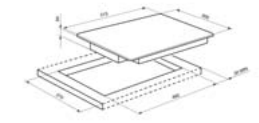

PIANI A GAS

GAS HOBS

Piano di cottura 75cm
Griglie in ghisa
Bruciatori a fiamma verticale
Componenti in ottone

75cm hob
Cast iron panstands
Vertical flame burners
Brass components

Piano di cottura 75cm
Griglie in ghisa
Bruciatori a fiamma verticale
Componenti in silver

75cm hob
Cast iron panstands
Vertical flame burners
Silver components

PIANI A INDUZIONE

INDUCTION HOBS

Piano vetroceramica a induzione
Vetro bordi dritti
Booster
Timer
Funzione stop-in temperatura
Zone cottura fino a 4600 watt

Induction hob
Straight edge glass
Booster
Timer
"Stop-in" temperature function
Induction zones up to to 4600 watt

SI321D