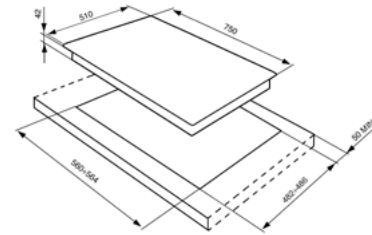

PIANI A GAS

GAS HOBS

P755AN
Vetro nero – Black glass

P755AB
Vetro Bianco – White glass

Piano di cottura 75cm
Griglie in ghisa
Bruciatori a fiamma verticale
Componenti in ottone

75cm hob
Cast iron panstands
Vertical flame burners
Brass components